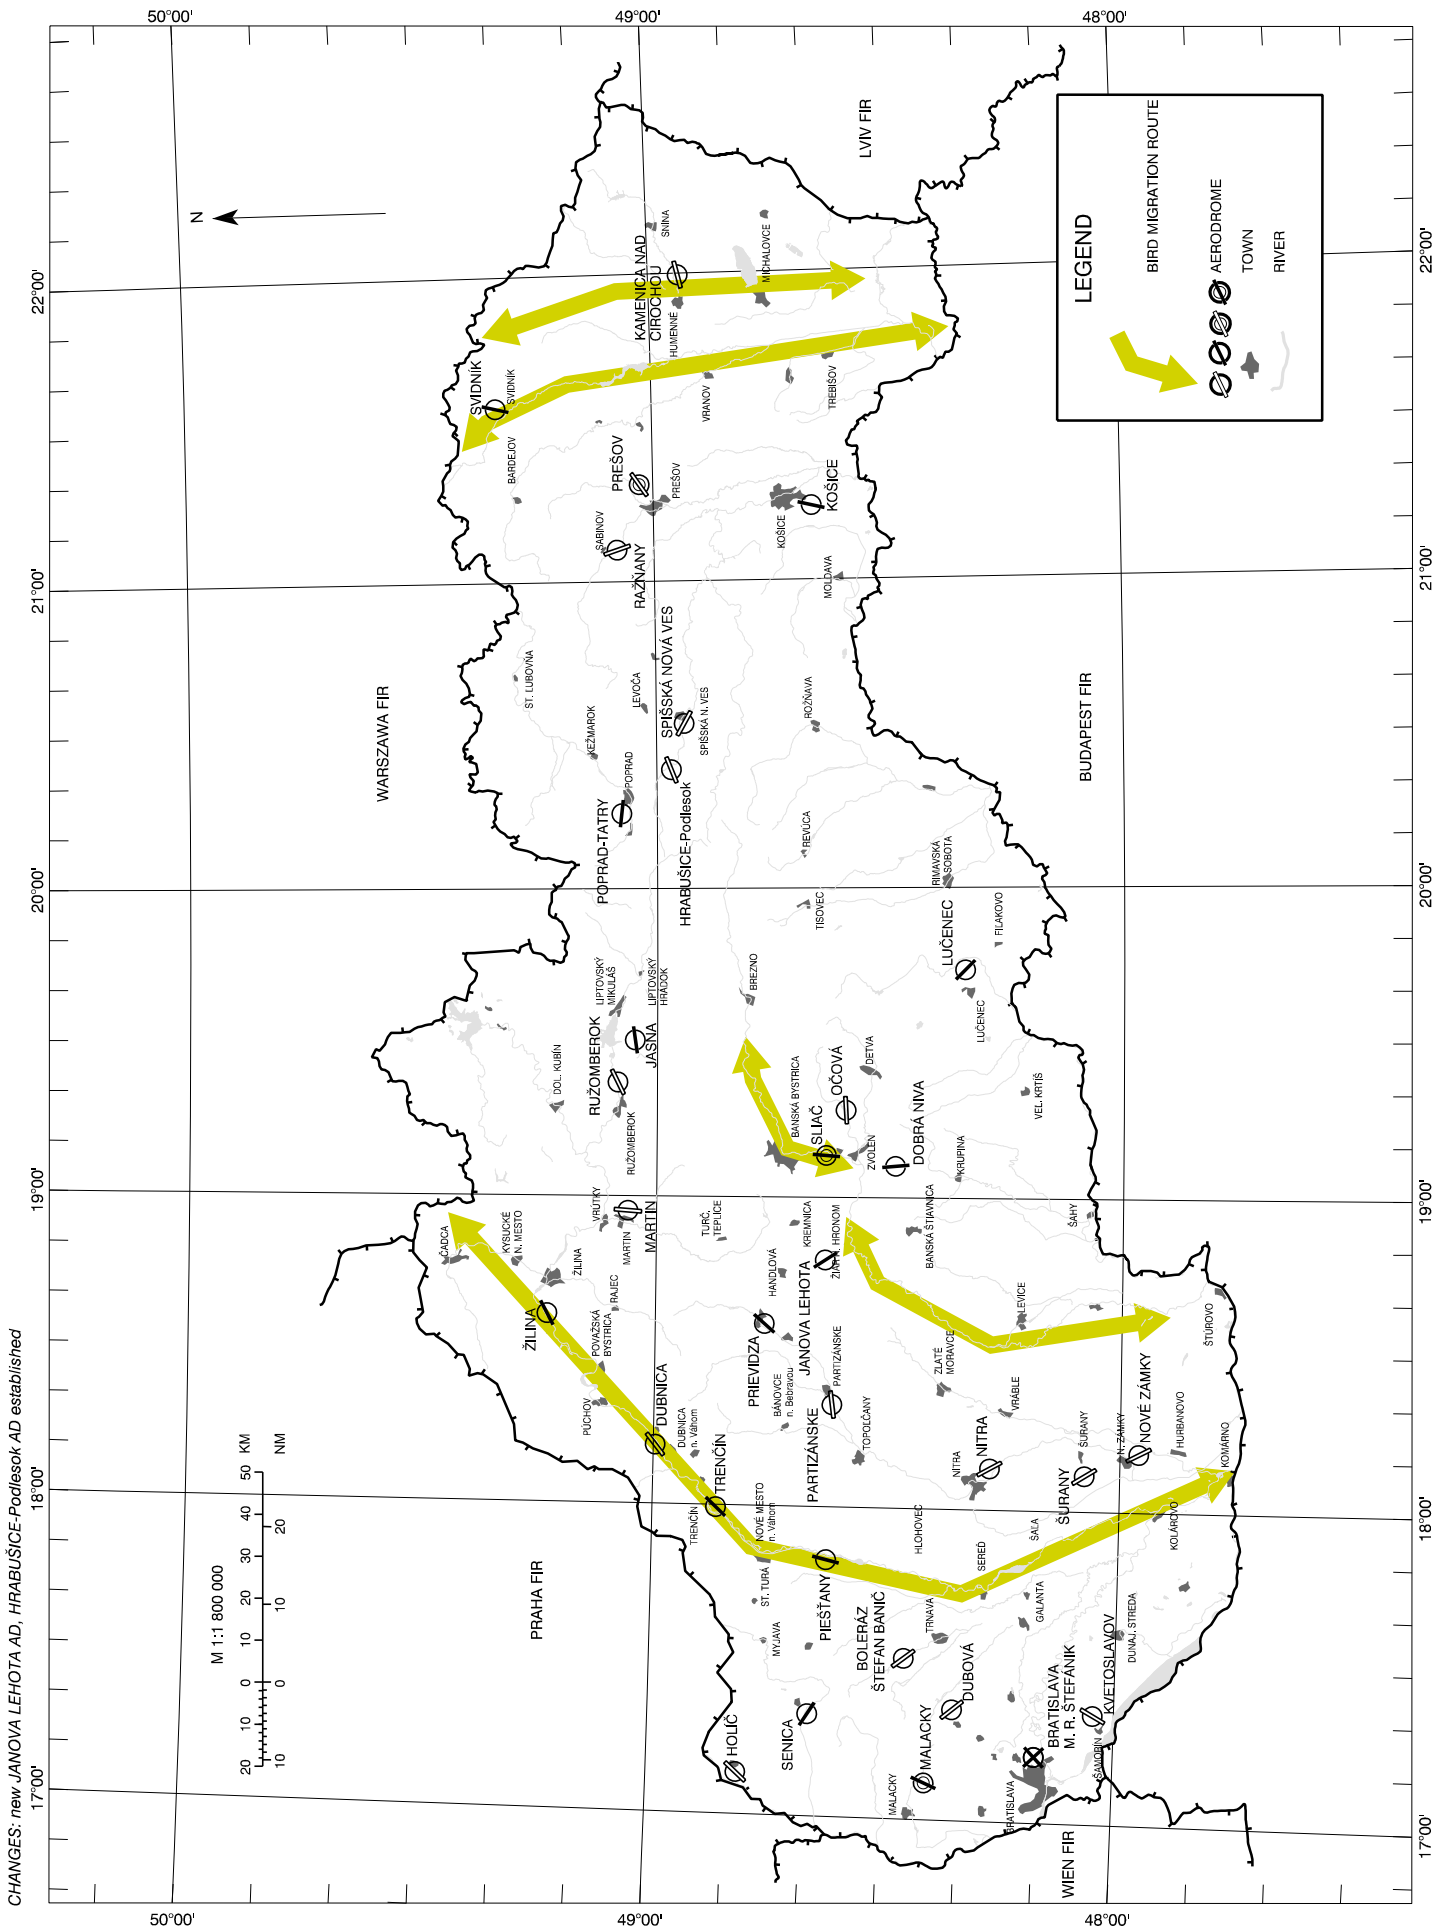

BIRD MIGRATION ROUTES - INDEX CHART

SLOVAK REPUBLIC

CHANGES: new JANOVA LEHOTA AD, HRABUŠICE-Podlesok AD established